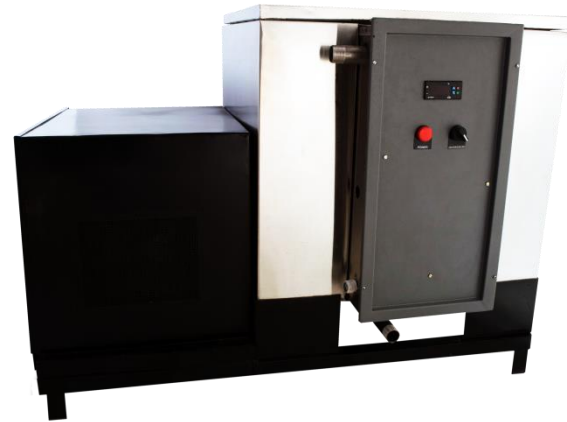

Optimized Arctic Water System
(80 Litres)

Optimized Tropical Water System (80 Litres)

Equipment List

Photograph

Optimized Water Conditioning System
(80 ltrs)

Optimized Steam Enclosure
(Leak proof SS 304 Frame specifically designed for
application in Steam room)
10mm toughened glass
2100X800mm